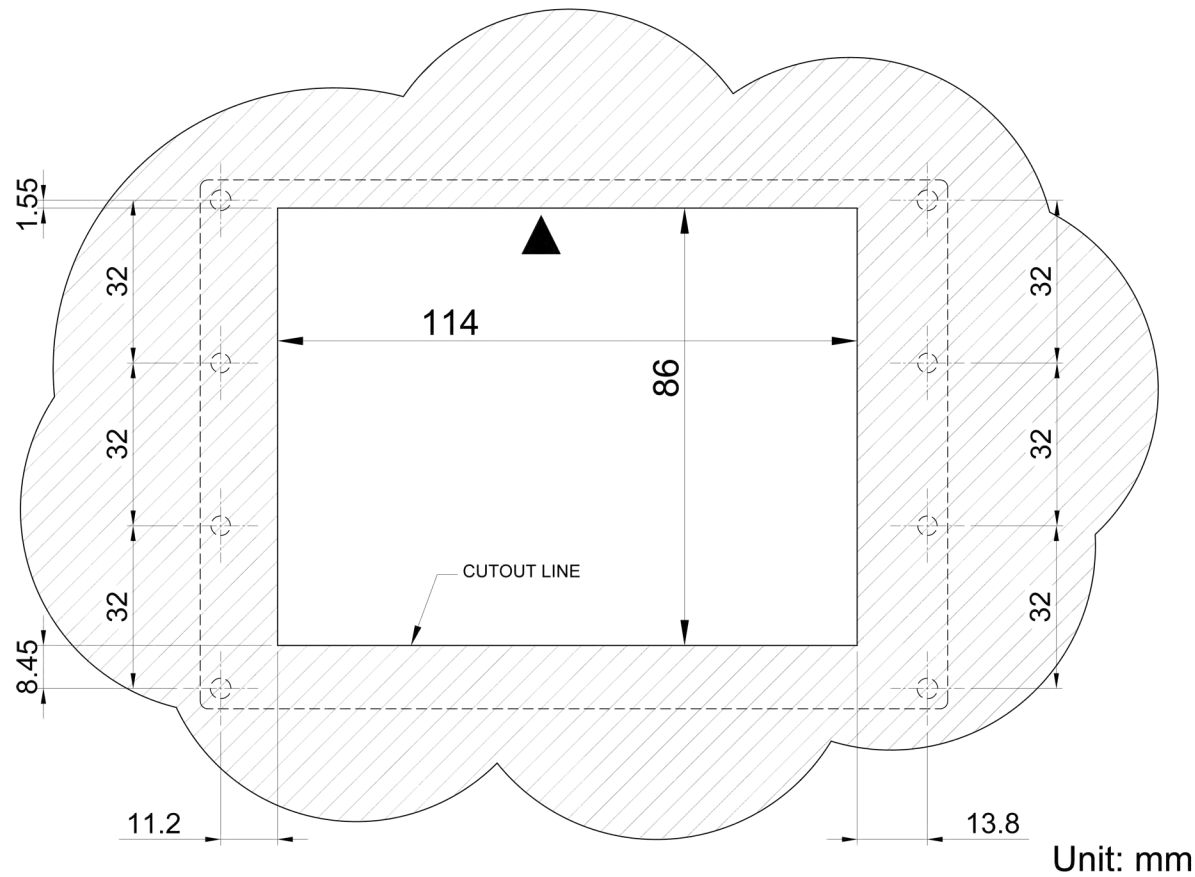

Unit: mm

MDP043N OUTLINE DIMENSIONS

FRONT VIEW

BACK VIEW

SIDE VIEW

MDP043N PANEL CUTOUT

TOP VIEW

FRONT VIEW

SIDE VIEW

BACK VIEW

Unit: mm

MDP056N OUTLINE DIMENSIONS

FRONT VIEW

BACK VIEW

SIDE VIEW

MDP056N PANEL CUTOUT

MDP070N OUTLINE DIMENSIONS

FRONT VIEW

BACK VIEW

SIDE VIEW

MDP070N PANEL CUTOUT

Unit: mm

MDP102N OUTLINE DIMENSIONS

FRONT VIEW

Unit: mm

BACK VIEW

Unit: mm

SIDE VIEW

Unit: mm

MDP102N PANEL CUTOUT