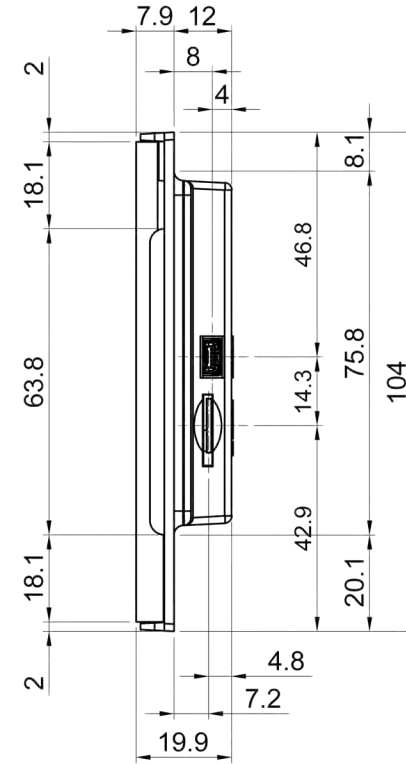

Unit: mm

MDP043N OUTLINE DIMENSIONS

FRONT VIEW

BACK VIEW

SIDE VIEW

MDP043N PANEL CUTOUT

TOP VIEW

FRONT VIEW

SIDE VIEW

BACK VIEW

Unit: mm

MDP056N OUTLINE DIMENSIONS

FRONT VIEW

BACK VIEW

SIDE VIEW

MDP056N PANEL CUTOUT

MDP070N OUTLINE DIMENSIONS

FRONT VIEW

BACK VIEW

SIDE VIEW

MDP070N PANEL CUTOUT

Unit: mm

MDP102N OUTLINE DIMENSIONS

FRONT VIEW

Unit: mm

BACK VIEW

Unit: mm

SIDE VIEW

Unit: mm

MDP102N PANEL CUTOUT