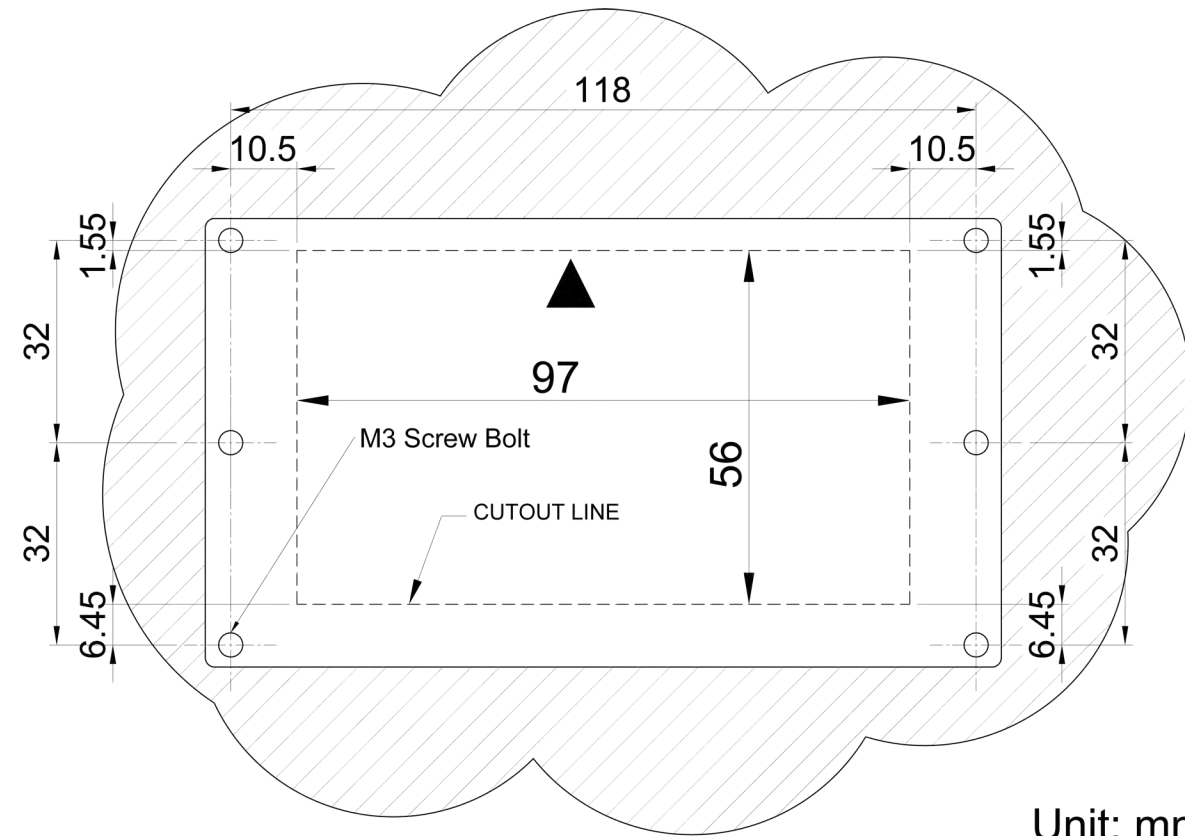

Unit: mm

MDP043N OUTLINE DIMENSIONS

FRONT VIEW

BACK VIEW

SIDE VIEW

MDP043N PANEL CUTOUT

TOP VIEW

FRONT VIEW

SIDE VIEW

BACK VIEW

Unit: mm

MDP056N OUTLINE DIMENSIONS

FRONT VIEW

BACK VIEW

SIDE VIEW

MDP056N PANEL CUTOUT

MDP070N OUTLINE DIMENSIONS

FRONT VIEW

BACK VIEW

SIDE VIEW

MDP070N PANEL CUTOUT

Unit: mm

MDP102N OUTLINE DIMENSIONS

FRONT VIEW

Unit: mm

BACK VIEW

Unit: mm

SIDE VIEW

Unit: mm

MDP102N PANEL CUTOUT