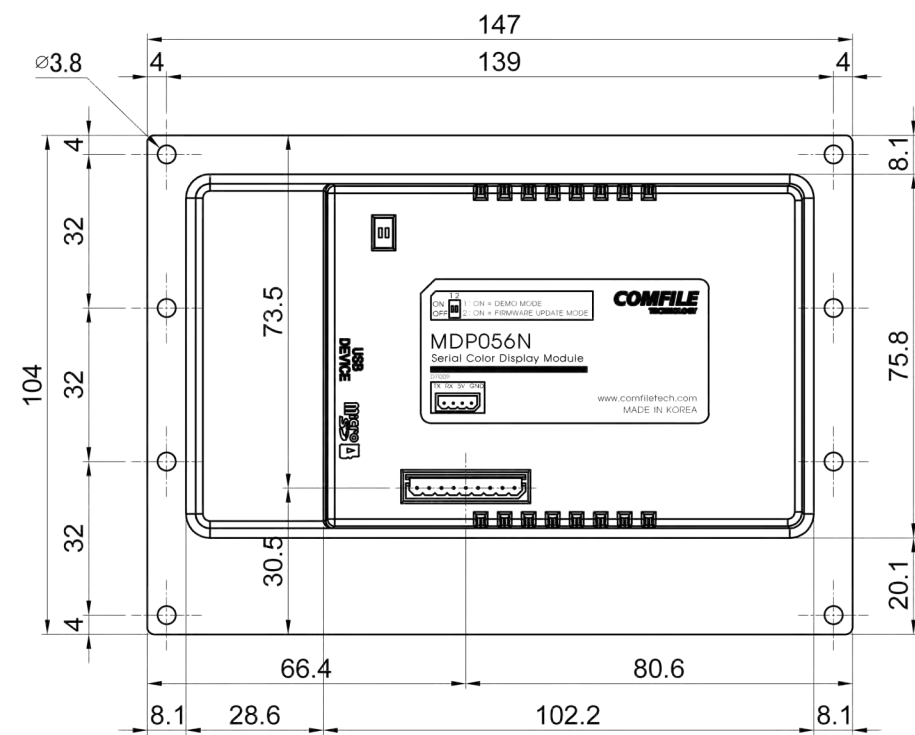

Unit: mm

MDP043N OUTLINE DIMENSIONS

FRONT VIEW

BACK VIEW

SIDE VIEW

MDP043N PANEL CUTOUT

TOP VIEW

FRONT VIEW

SIDE VIEW

BACK VIEW

Unit: mm

MDP056N OUTLINE DIMENSIONS

FRONT VIEW

BACK VIEW

SIDE VIEW

MDP056N PANEL CUTOUT

MDP070N OUTLINE DIMENSIONS

FRONT VIEW

BACK VIEW

SIDE VIEW

MDP070N PANEL CUTOUT

Unit: mm

MDP102N OUTLINE DIMENSIONS

FRONT VIEW

Unit: mm

BACK VIEW

Unit: mm

SIDE VIEW

Unit: mm

MDP102N PANEL CUTOUT