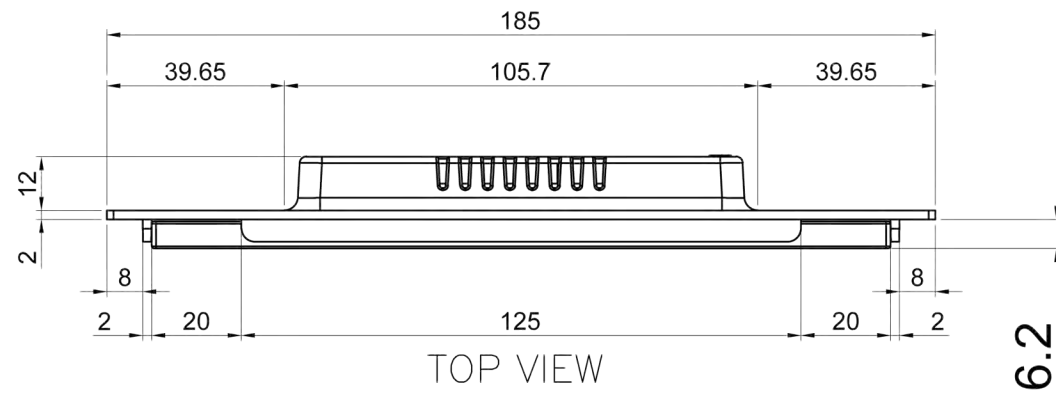

Unit: mm

MDP043N OUTLINE DIMENSIONS

FRONT VIEW

BACK VIEW

SIDE VIEW

MDP043N PANEL CUTOUT

TOP VIEW

FRONT VIEW

SIDE VIEW

BACK VIEW

Unit: mm

MDP056N OUTLINE DIMENSIONS

FRONT VIEW

BACK VIEW

SIDE VIEW

MDP056N PANEL CUTOUT

MDP070N OUTLINE DIMENSIONS

FRONT VIEW

BACK VIEW

SIDE VIEW

MDP070N PANEL CUTOUT

Unit: mm

MDP102N OUTLINE DIMENSIONS

FRONT VIEW

Unit: mm

BACK VIEW

Unit: mm

SIDE VIEW

Unit: mm

MDP102N PANEL CUTOUT