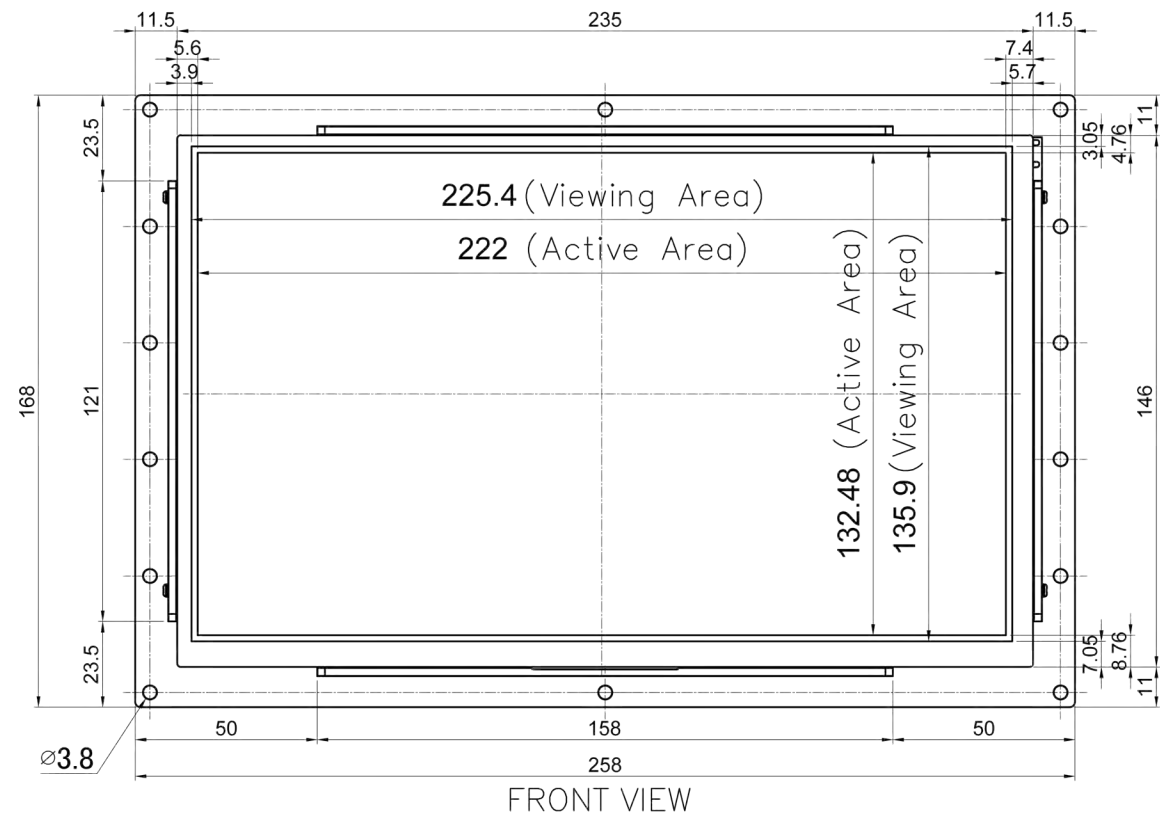

Unit: mm

MDP043N OUTLINE DIMENSIONS

FRONT VIEW

BACK VIEW

SIDE VIEW

MDP043N PANEL CUTOUT

TOP VIEW

FRONT VIEW

SIDE VIEW

BACK VIEW

Unit: mm

MDP056N OUTLINE DIMENSIONS

FRONT VIEW

BACK VIEW

SIDE VIEW

MDP056N PANEL CUTOUT

MDP070N OUTLINE DIMENSIONS

FRONT VIEW

BACK VIEW

SIDE VIEW

MDP070N PANEL CUTOUT

Unit: mm

MDP102N OUTLINE DIMENSIONS

FRONT VIEW

Unit: mm

BACK VIEW

Unit: mm

SIDE VIEW

Unit: mm

MDP102N PANEL CUTOUT