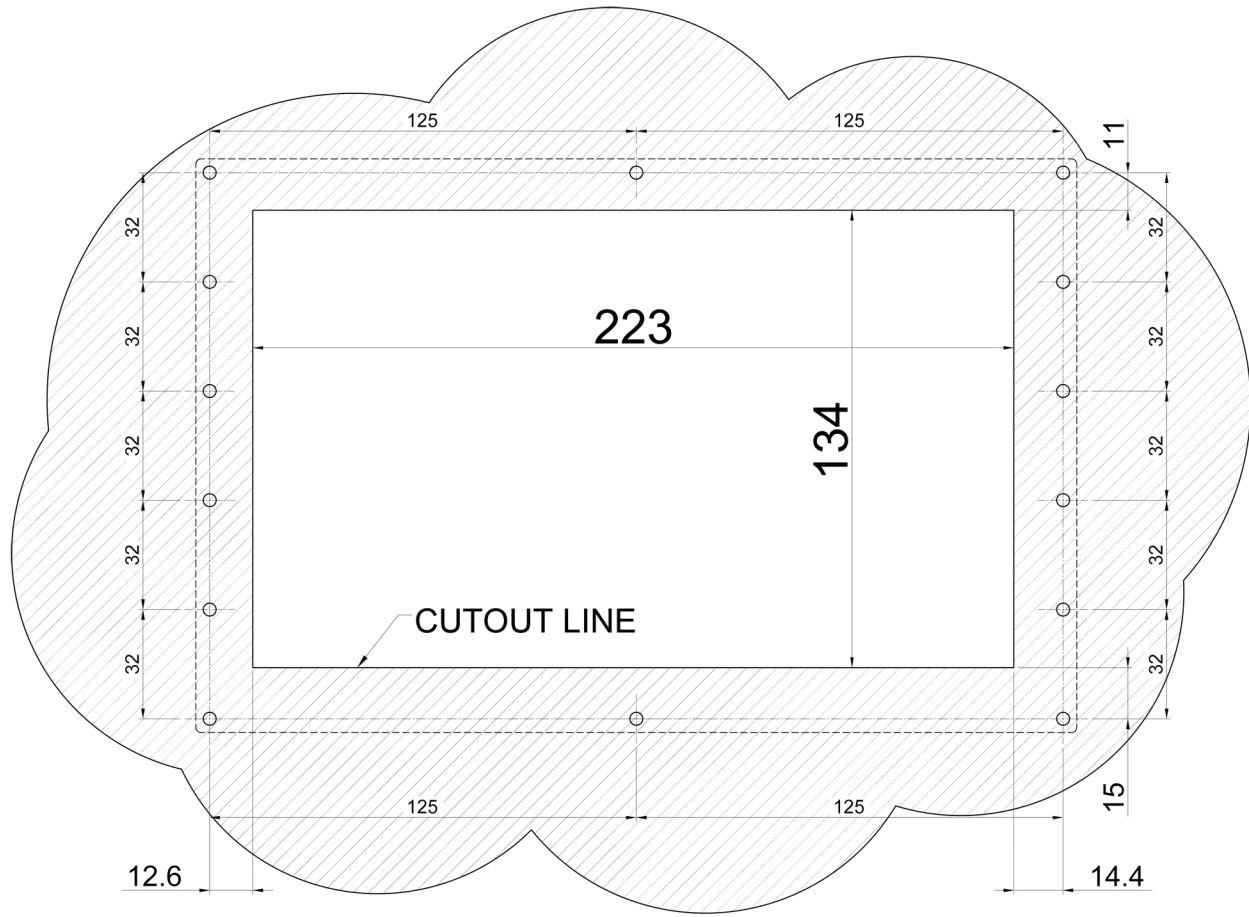

Unit: mm

MDP043N OUTLINE DIMENSIONS

FRONT VIEW

BACK VIEW

SIDE VIEW

MDP043N PANEL CUTOUT

TOP VIEW

FRONT VIEW

SIDE VIEW

BACK VIEW

Unit: mm

MDP056N OUTLINE DIMENSIONS

FRONT VIEW

BACK VIEW

SIDE VIEW

MDP056N PANEL CUTOUT

MDP070N OUTLINE DIMENSIONS

FRONT VIEW

BACK VIEW

SIDE VIEW

MDP070N PANEL CUTOUT

Unit: mm

MDP102N OUTLINE DIMENSIONS

FRONT VIEW

Unit: mm

BACK VIEW

Unit: mm

SIDE VIEW

Unit: mm

MDP102N PANEL CUTOUT