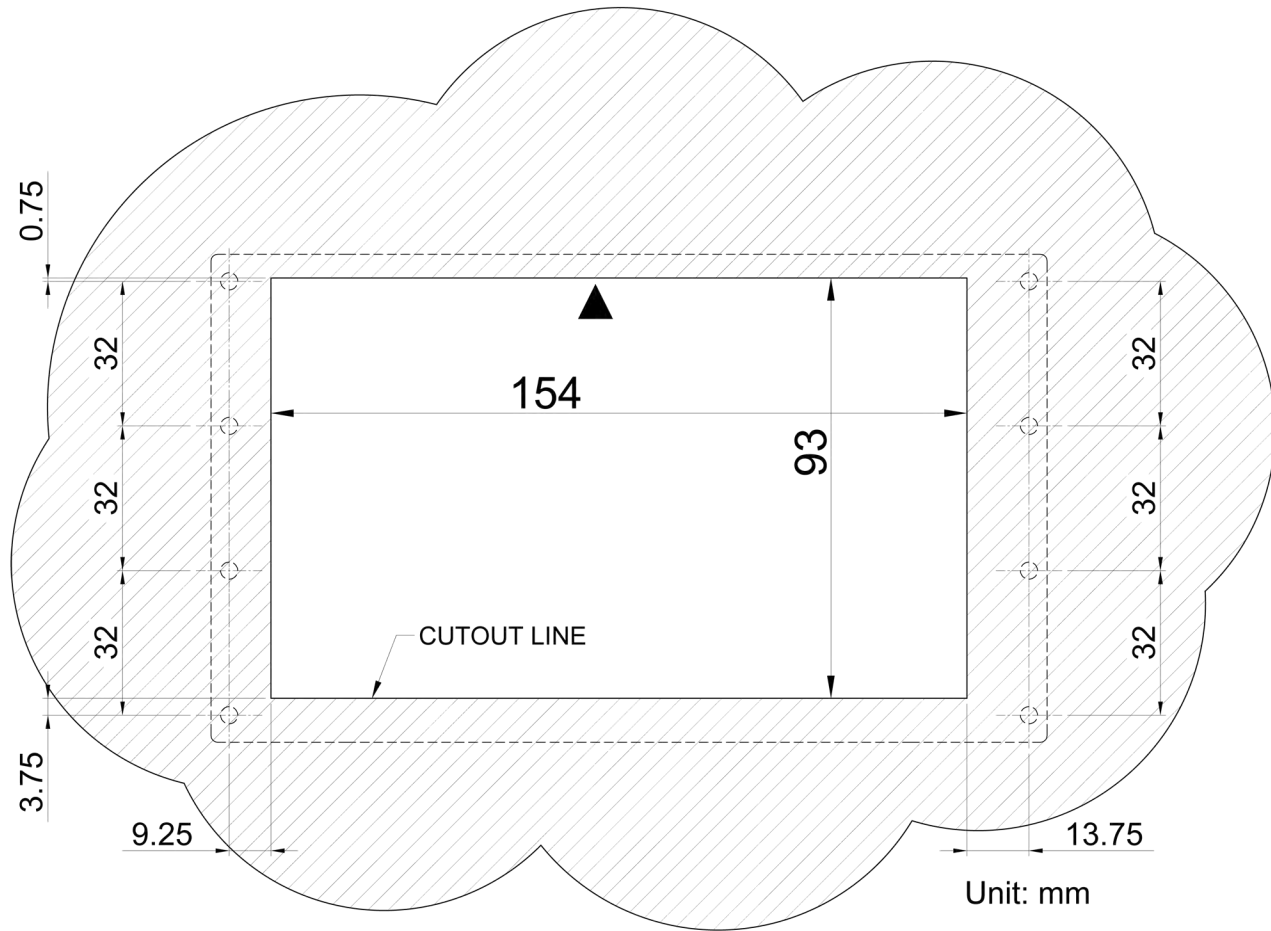

Unit: mm

MDP043N OUTLINE DIMENSIONS

FRONT VIEW

BACK VIEW

SIDE VIEW

MDP043N PANEL CUTOUT

TOP VIEW

FRONT VIEW

SIDE VIEW

BACK VIEW

Unit: mm

MDP056N OUTLINE DIMENSIONS

FRONT VIEW

BACK VIEW

SIDE VIEW

MDP056N PANEL CUTOUT

MDP070N OUTLINE DIMENSIONS

FRONT VIEW

BACK VIEW

SIDE VIEW

MDP070N PANEL CUTOUT

Unit: mm

MDP102N OUTLINE DIMENSIONS

FRONT VIEW

Unit: mm

BACK VIEW

Unit: mm

SIDE VIEW

Unit: mm

MDP102N PANEL CUTOUT