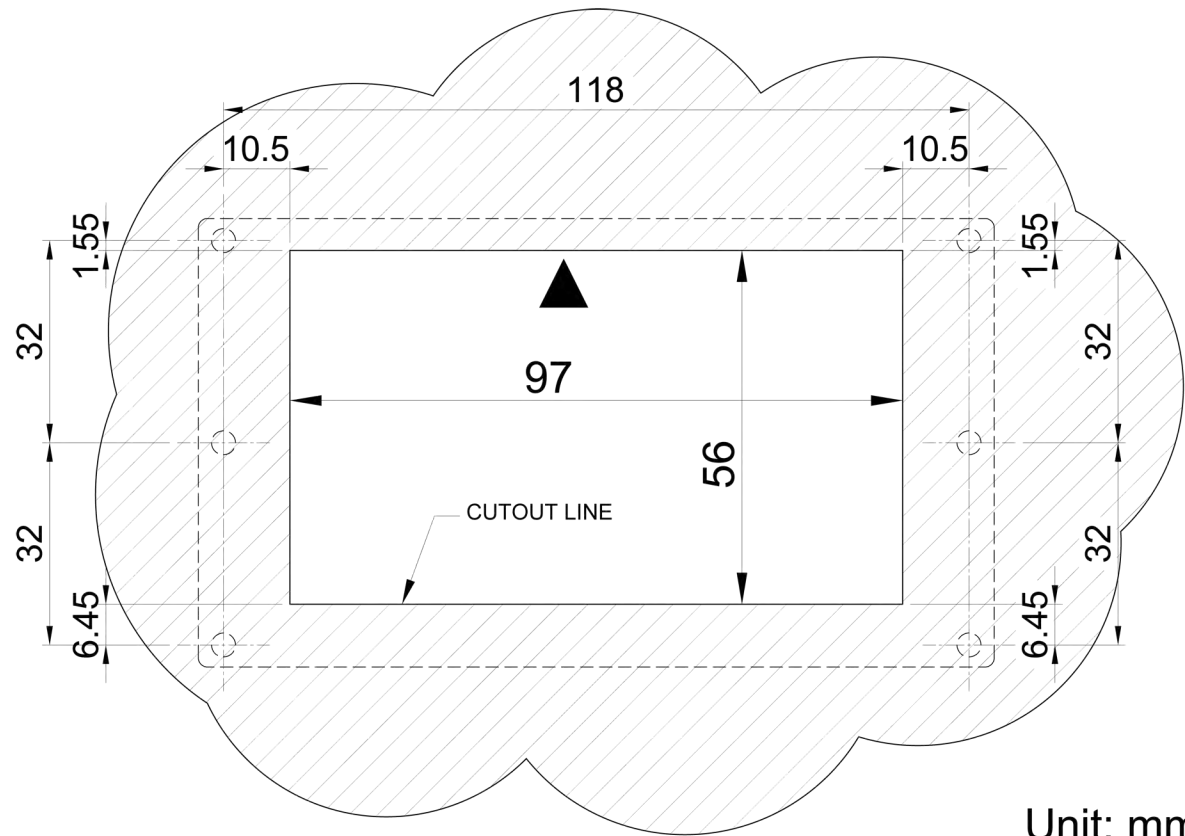

Unit: mm

MDP043N OUTLINE DIMENSIONS

FRONT VIEW

BACK VIEW

SIDE VIEW

MDP043N PANEL CUTOUT

TOP VIEW

FRONT VIEW

SIDE VIEW

BACK VIEW

Unit: mm

MDP056N OUTLINE DIMENSIONS

FRONT VIEW

BACK VIEW

SIDE VIEW

MDP056N PANEL CUTOUT

MDP070N OUTLINE DIMENSIONS

FRONT VIEW

BACK VIEW

SIDE VIEW

MDP070N PANEL CUTOUT

Unit: mm

MDP102N OUTLINE DIMENSIONS

FRONT VIEW

Unit: mm

BACK VIEW

Unit: mm

SIDE VIEW

Unit: mm

MDP102N PANEL CUTOUT