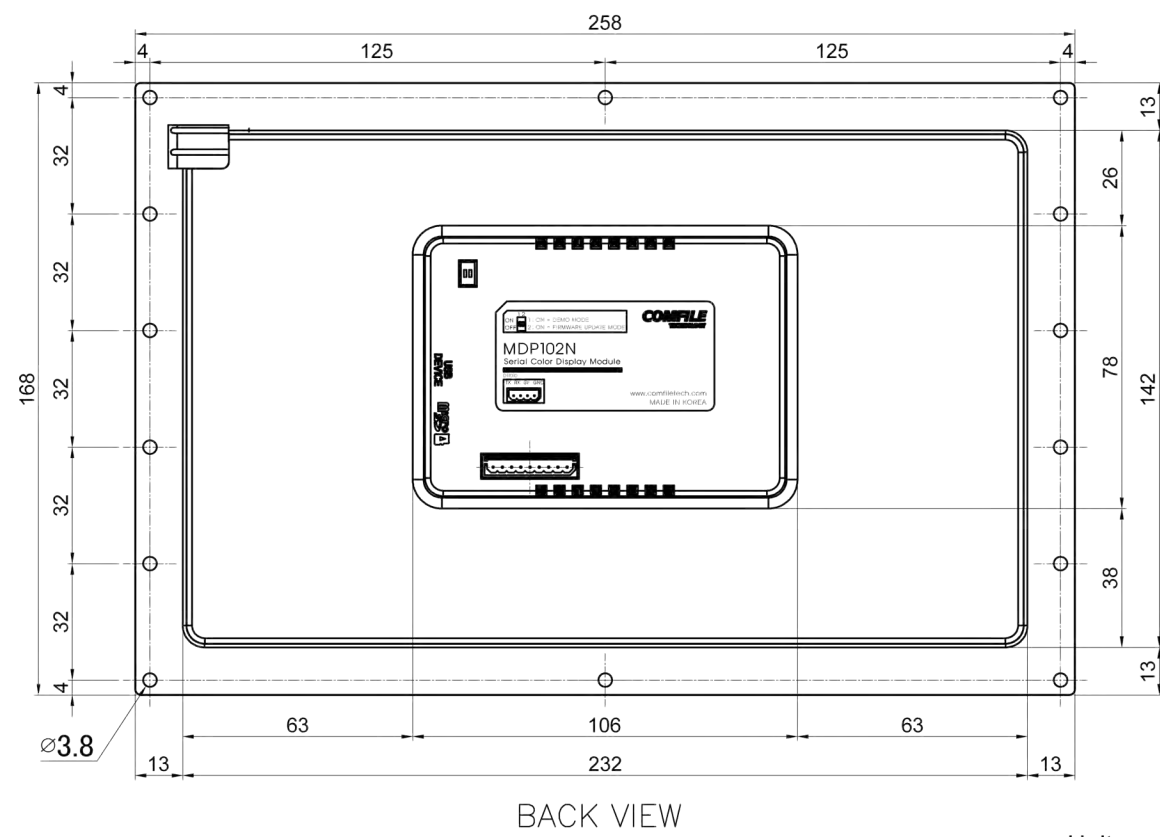

Unit: mm

MDP043N OUTLINE DIMENSIONS

FRONT VIEW

BACK VIEW

SIDE VIEW

MDP043N PANEL CUTOUT

TOP VIEW

FRONT VIEW

SIDE VIEW

BACK VIEW

Unit: mm

MDP056N OUTLINE DIMENSIONS

FRONT VIEW

BACK VIEW

SIDE VIEW

MDP056N PANEL CUTOUT

MDP070N OUTLINE DIMENSIONS

FRONT VIEW

BACK VIEW

SIDE VIEW

MDP070N PANEL CUTOUT

Unit: mm

MDP102N OUTLINE DIMENSIONS

FRONT VIEW

Unit: mm

BACK VIEW

Unit: mm

SIDE VIEW

Unit: mm

MDP102N PANEL CUTOUT