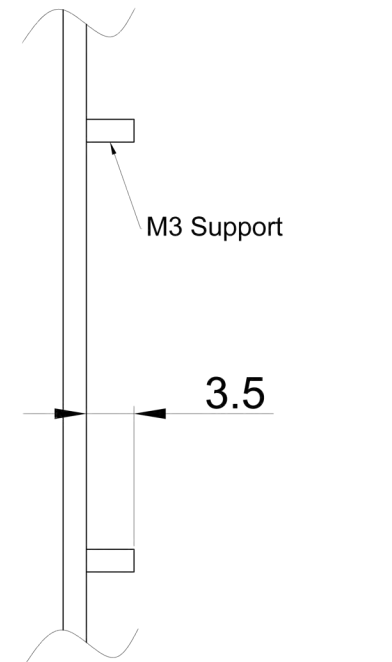

Unit: mm

MDP043N OUTLINE DIMENSIONS

FRONT VIEW

BACK VIEW

SIDE VIEW

MDP043N PANEL CUTOUT

TOP VIEW

FRONT VIEW

SIDE VIEW

BACK VIEW

Unit: mm

MDP056N OUTLINE DIMENSIONS

FRONT VIEW

BACK VIEW

SIDE VIEW

MDP056N PANEL CUTOUT

MDP070N OUTLINE DIMENSIONS

FRONT VIEW

BACK VIEW

SIDE VIEW

MDP070N PANEL CUTOUT

Unit: mm

MDP102N OUTLINE DIMENSIONS

FRONT VIEW

Unit: mm

BACK VIEW

Unit: mm

SIDE VIEW

Unit: mm

MDP102N PANEL CUTOUT