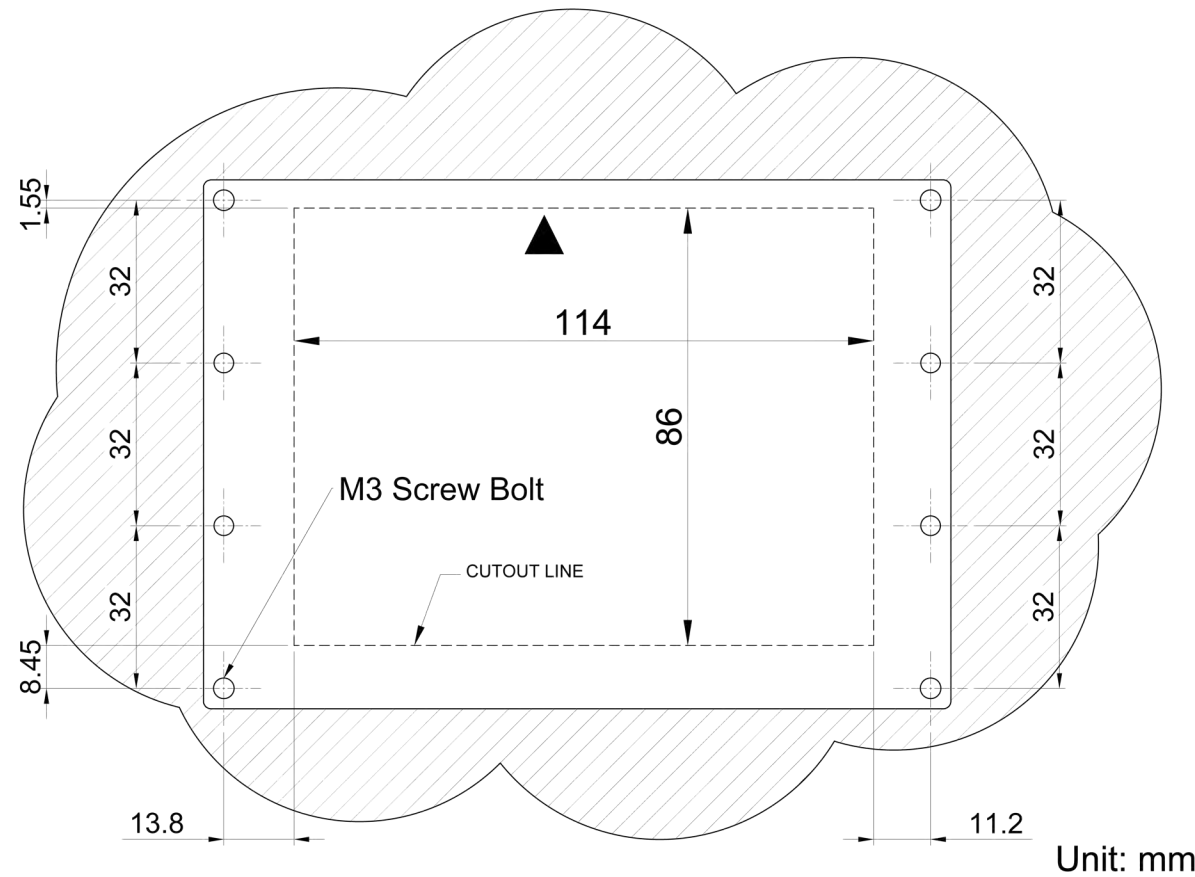

Unit: mm

MDP043N OUTLINE DIMENSIONS

FRONT VIEW

BACK VIEW

SIDE VIEW

MDP043N PANEL CUTOUT

TOP VIEW

FRONT VIEW

SIDE VIEW

BACK VIEW

Unit: mm

MDP056N OUTLINE DIMENSIONS

FRONT VIEW

BACK VIEW

SIDE VIEW

MDP056N PANEL CUTOUT

MDP070N OUTLINE DIMENSIONS

FRONT VIEW

BACK VIEW

SIDE VIEW

MDP070N PANEL CUTOUT

Unit: mm

MDP102N OUTLINE DIMENSIONS

FRONT VIEW

Unit: mm

BACK VIEW

Unit: mm

SIDE VIEW

Unit: mm

MDP102N PANEL CUTOUT