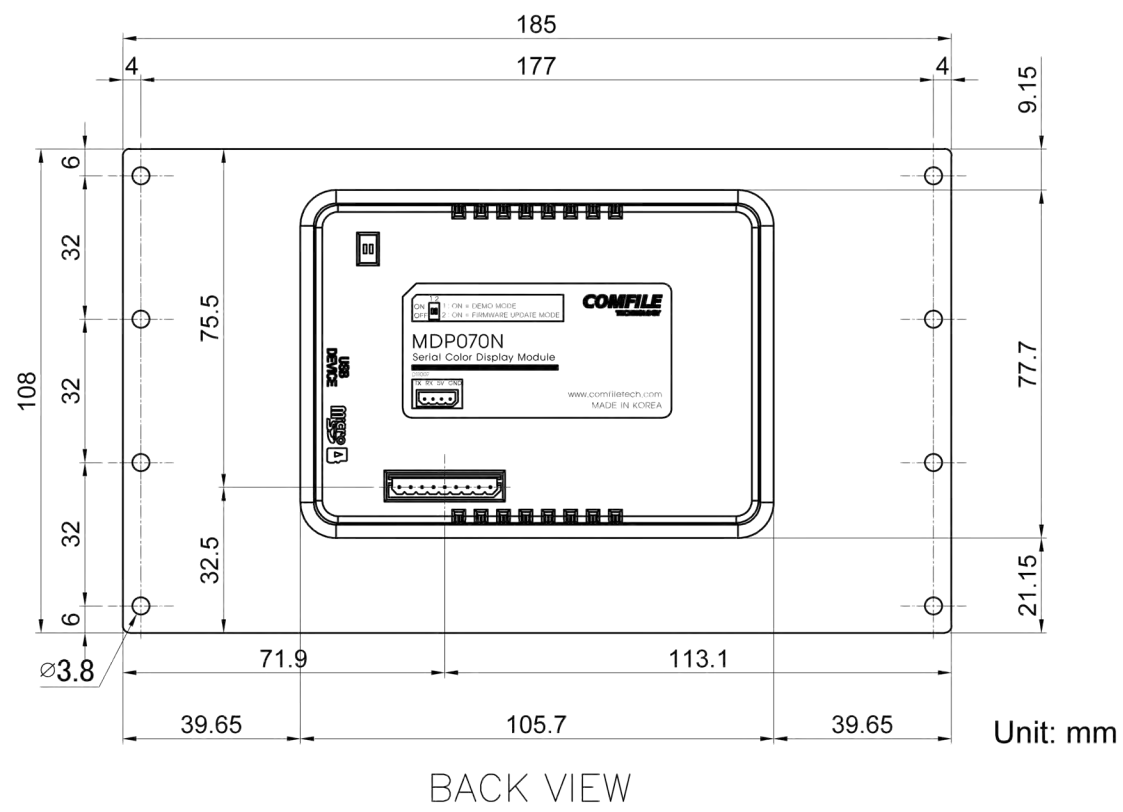

Unit: mm

MDP043N OUTLINE DIMENSIONS

FRONT VIEW

BACK VIEW

SIDE VIEW

MDP043N PANEL CUTOUT

TOP VIEW

FRONT VIEW

SIDE VIEW

BACK VIEW

Unit: mm

MDP056N OUTLINE DIMENSIONS

FRONT VIEW

BACK VIEW

SIDE VIEW

MDP056N PANEL CUTOUT

MDP070N OUTLINE DIMENSIONS

FRONT VIEW

BACK VIEW

SIDE VIEW

MDP070N PANEL CUTOUT

Unit: mm

MDP102N OUTLINE DIMENSIONS

FRONT VIEW

Unit: mm

BACK VIEW

Unit: mm

SIDE VIEW

Unit: mm

MDP102N PANEL CUTOUT