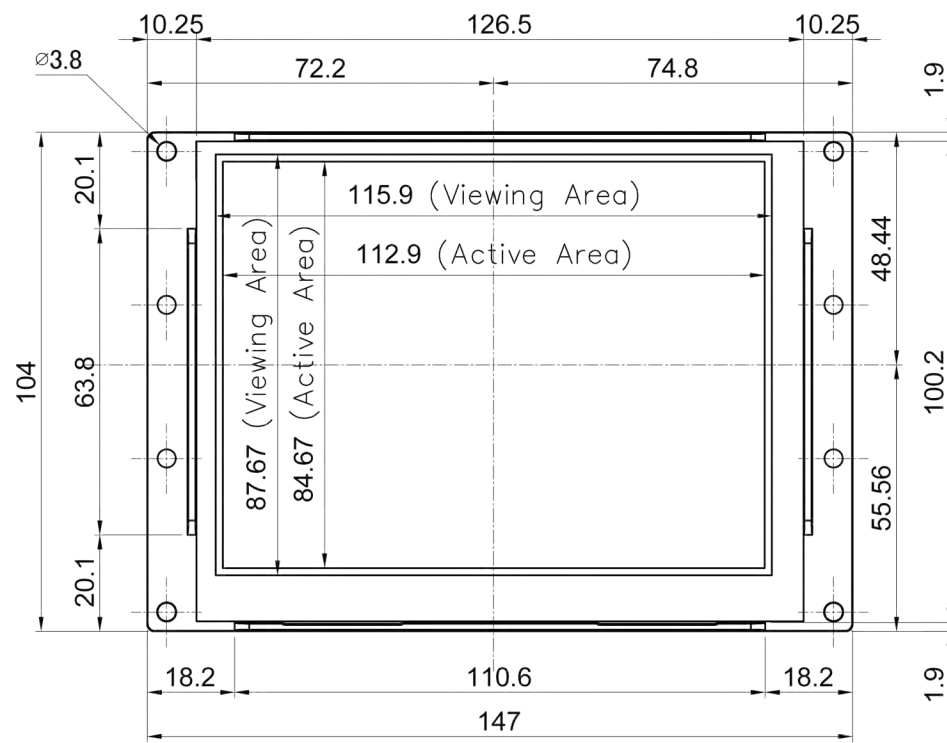

Unit: mm

MDP043N OUTLINE DIMENSIONS

FRONT VIEW

BACK VIEW

SIDE VIEW

MDP043N PANEL CUTOUT

TOP VIEW

FRONT VIEW

SIDE VIEW

BACK VIEW

Unit: mm

MDP056N OUTLINE DIMENSIONS

FRONT VIEW

BACK VIEW

SIDE VIEW

MDP056N PANEL CUTOUT

MDP070N OUTLINE DIMENSIONS

FRONT VIEW

BACK VIEW

SIDE VIEW

MDP070N PANEL CUTOUT

Unit: mm

MDP102N OUTLINE DIMENSIONS

FRONT VIEW

Unit: mm

BACK VIEW

Unit: mm

SIDE VIEW

Unit: mm

MDP102N PANEL CUTOUT