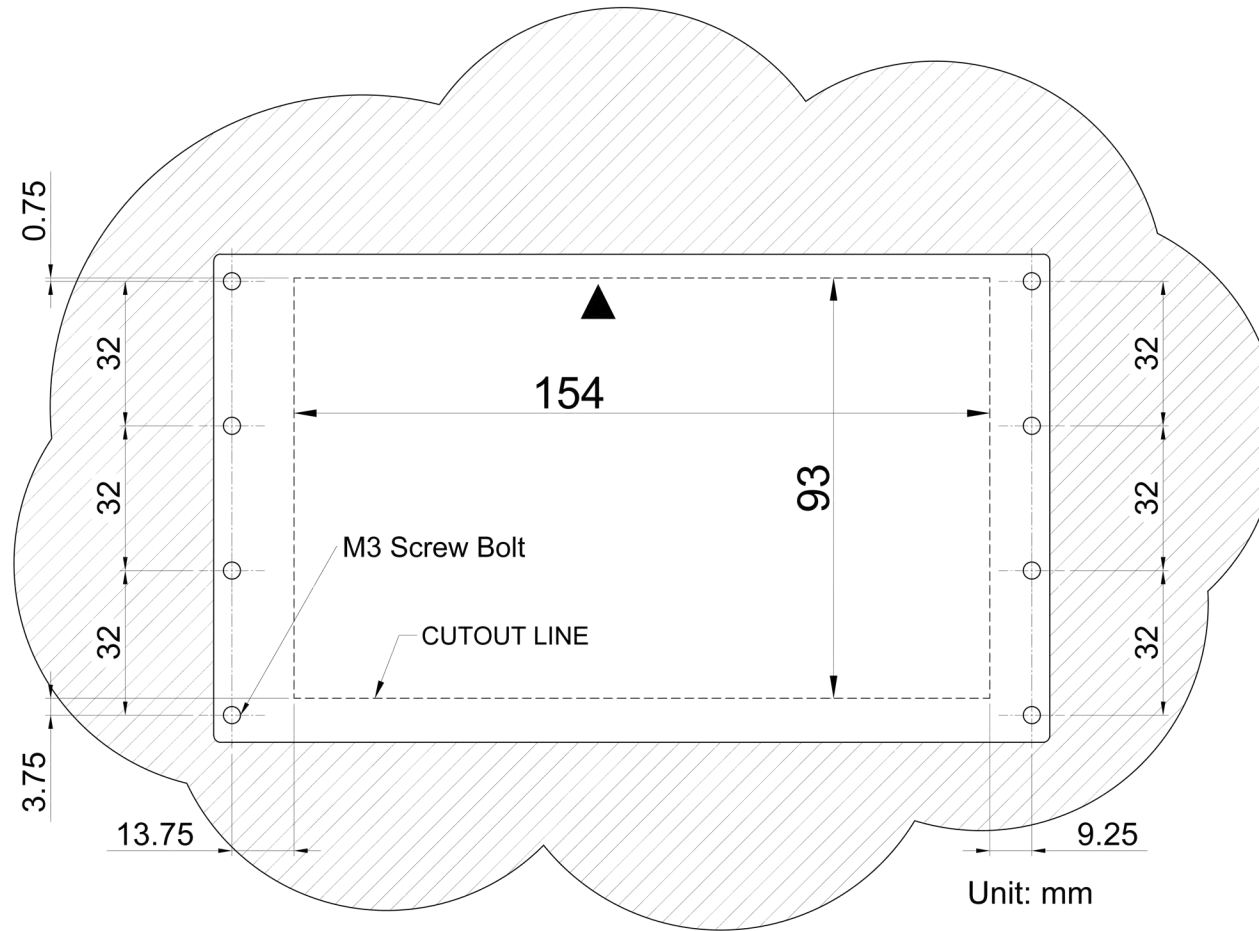

Unit: mm

MDP043N OUTLINE DIMENSIONS

FRONT VIEW

BACK VIEW

SIDE VIEW

MDP043N PANEL CUTOUT

TOP VIEW

FRONT VIEW

SIDE VIEW

BACK VIEW

Unit: mm

MDP056N OUTLINE DIMENSIONS

FRONT VIEW

BACK VIEW

SIDE VIEW

MDP056N PANEL CUTOUT

MDP070N OUTLINE DIMENSIONS

FRONT VIEW

BACK VIEW

SIDE VIEW

MDP070N PANEL CUTOUT

Unit: mm

MDP102N OUTLINE DIMENSIONS

FRONT VIEW

Unit: mm

BACK VIEW

Unit: mm

SIDE VIEW

Unit: mm

MDP102N PANEL CUTOUT