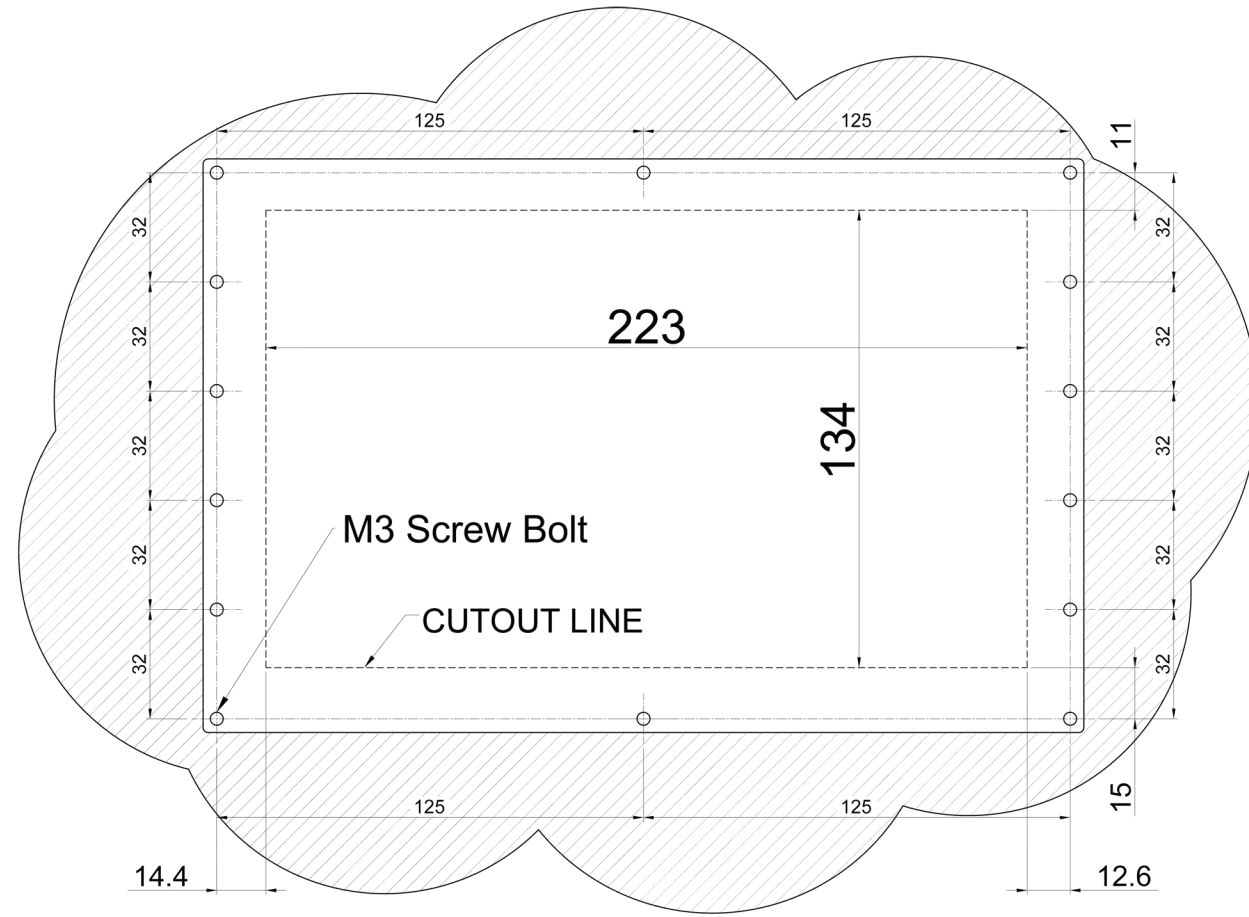

Unit: mm

MDP043N OUTLINE DIMENSIONS

FRONT VIEW

BACK VIEW

SIDE VIEW

MDP043N PANEL CUTOUT

TOP VIEW

FRONT VIEW

SIDE VIEW

BACK VIEW

Unit: mm

MDP056N OUTLINE DIMENSIONS

FRONT VIEW

BACK VIEW

SIDE VIEW

MDP056N PANEL CUTOUT

MDP070N OUTLINE DIMENSIONS

FRONT VIEW

BACK VIEW

SIDE VIEW

MDP070N PANEL CUTOUT

Unit: mm

MDP102N OUTLINE DIMENSIONS

FRONT VIEW

Unit: mm

BACK VIEW

Unit: mm

SIDE VIEW

Unit: mm

MDP102N PANEL CUTOUT