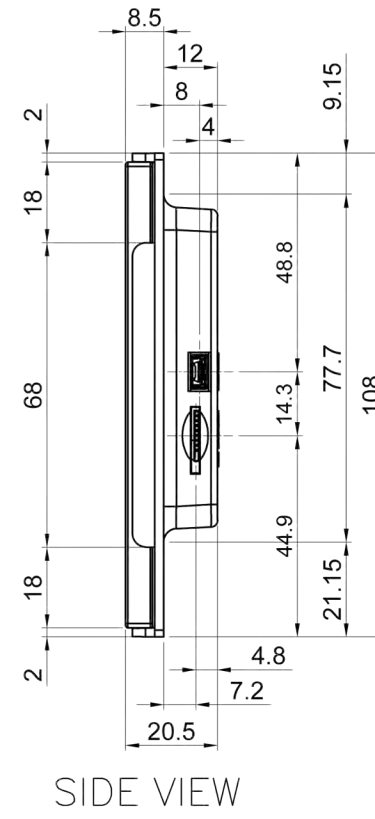

Unit: mm

MDP043N OUTLINE DIMENSIONS

FRONT VIEW

BACK VIEW

SIDE VIEW

MDP043N PANEL CUTOUT

TOP VIEW

FRONT VIEW

SIDE VIEW

BACK VIEW

Unit: mm

MDP056N OUTLINE DIMENSIONS

FRONT VIEW

BACK VIEW

SIDE VIEW

MDP056N PANEL CUTOUT

MDP070N OUTLINE DIMENSIONS

FRONT VIEW

BACK VIEW

SIDE VIEW

MDP070N PANEL CUTOUT

Unit: mm

MDP102N OUTLINE DIMENSIONS

FRONT VIEW

Unit: mm

BACK VIEW

Unit: mm

SIDE VIEW

Unit: mm

MDP102N PANEL CUTOUT