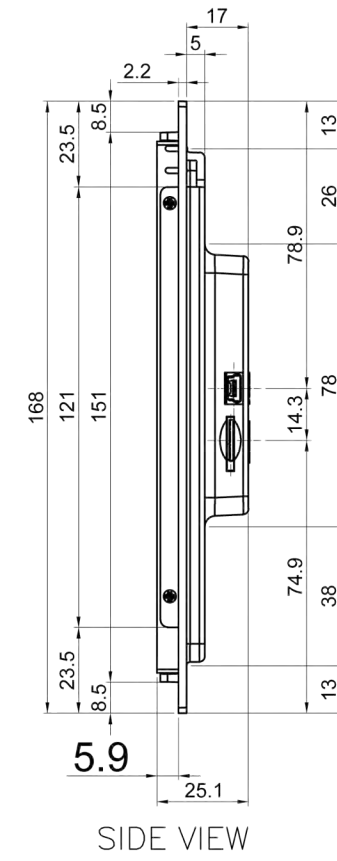

Unit: mm

MDP043N OUTLINE DIMENSIONS

FRONT VIEW

BACK VIEW

SIDE VIEW

MDP043N PANEL CUTOUT

TOP VIEW

FRONT VIEW

SIDE VIEW

BACK VIEW

Unit: mm

MDP056N OUTLINE DIMENSIONS

FRONT VIEW

BACK VIEW

SIDE VIEW

MDP056N PANEL CUTOUT

MDP070N OUTLINE DIMENSIONS

FRONT VIEW

BACK VIEW

SIDE VIEW

MDP070N PANEL CUTOUT

Unit: mm

MDP102N OUTLINE DIMENSIONS

FRONT VIEW

Unit: mm

BACK VIEW

Unit: mm

SIDE VIEW

Unit: mm

MDP102N PANEL CUTOUT