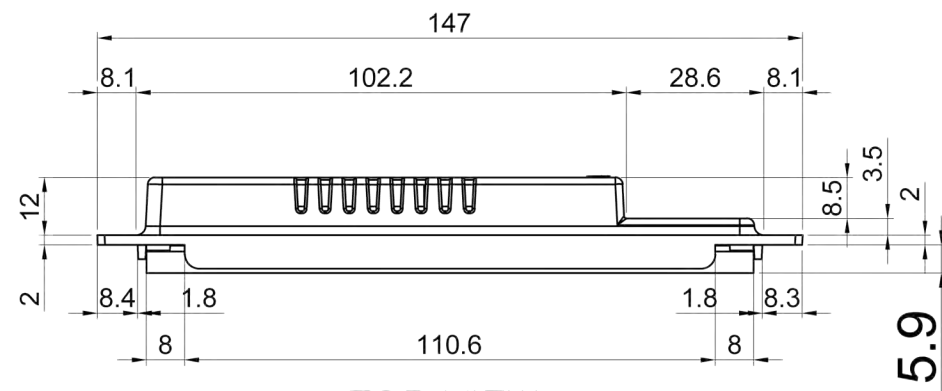

Unit: mm

MDP043N OUTLINE DIMENSIONS

FRONT VIEW

BACK VIEW

SIDE VIEW

MDP043N PANEL CUTOUT

TOP VIEW

FRONT VIEW

SIDE VIEW

BACK VIEW

Unit: mm

MDP056N OUTLINE DIMENSIONS

FRONT VIEW

BACK VIEW

SIDE VIEW

MDP056N PANEL CUTOUT

MDP070N OUTLINE DIMENSIONS

FRONT VIEW

BACK VIEW

SIDE VIEW

MDP070N PANEL CUTOUT

Unit: mm

MDP102N OUTLINE DIMENSIONS

FRONT VIEW

Unit: mm

BACK VIEW

Unit: mm

SIDE VIEW

Unit: mm

MDP102N PANEL CUTOUT