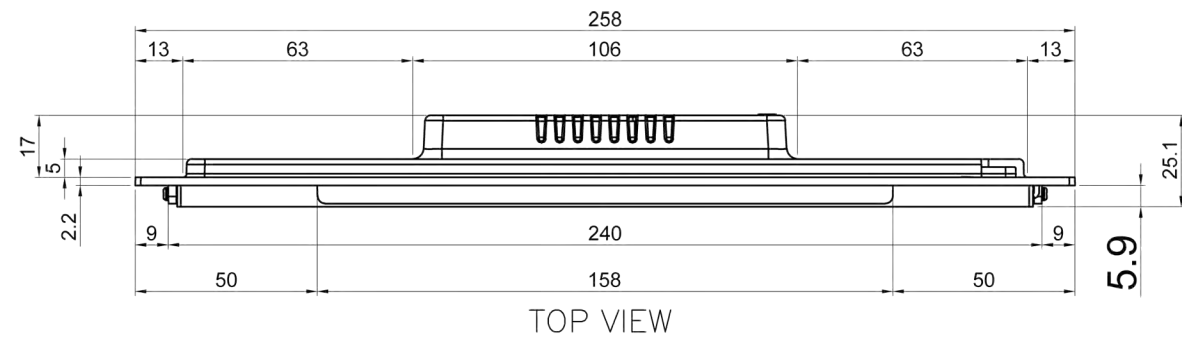

Unit: mm

MDP043N OUTLINE DIMENSIONS

FRONT VIEW

BACK VIEW

SIDE VIEW

MDP043N PANEL CUTOUT

TOP VIEW

FRONT VIEW

SIDE VIEW

BACK VIEW

Unit: mm

MDP056N OUTLINE DIMENSIONS

FRONT VIEW

BACK VIEW

SIDE VIEW

MDP056N PANEL CUTOUT

MDP070N OUTLINE DIMENSIONS

FRONT VIEW

BACK VIEW

SIDE VIEW

MDP070N PANEL CUTOUT

Unit: mm

MDP102N OUTLINE DIMENSIONS

FRONT VIEW

Unit: mm

BACK VIEW

Unit: mm

SIDE VIEW

Unit: mm

MDP102N PANEL CUTOUT