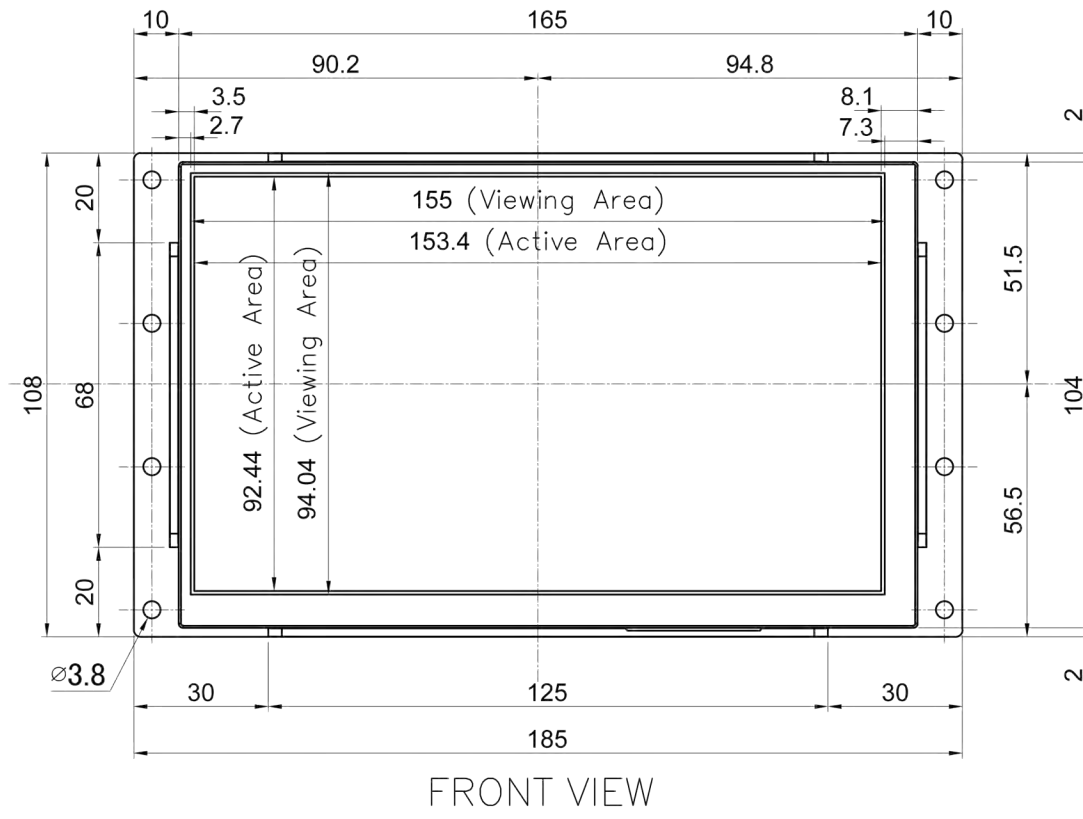

Unit: mm

MDP043N OUTLINE DIMENSIONS

FRONT VIEW

BACK VIEW

SIDE VIEW

MDP043N PANEL CUTOUT

TOP VIEW

FRONT VIEW

SIDE VIEW

BACK VIEW

Unit: mm

MDP056N OUTLINE DIMENSIONS

FRONT VIEW

BACK VIEW

SIDE VIEW

MDP056N PANEL CUTOUT

MDP070N OUTLINE DIMENSIONS

FRONT VIEW

BACK VIEW

SIDE VIEW

MDP070N PANEL CUTOUT

Unit: mm

MDP102N OUTLINE DIMENSIONS

FRONT VIEW

Unit: mm

BACK VIEW

Unit: mm

SIDE VIEW

Unit: mm

MDP102N PANEL CUTOUT